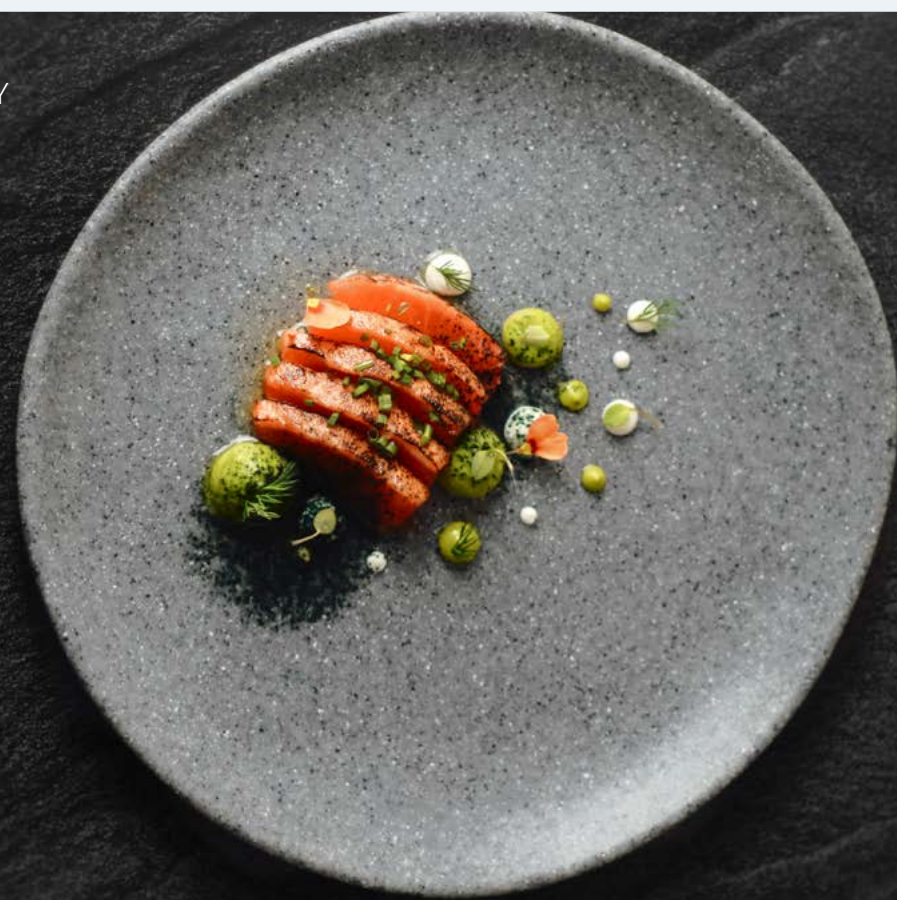

DEEP PLATE
MST-E08081# Ø 20 cm

RECTANGULAR BOWLS
MST-E12091 23 x 17,6 cm
MST-E13081 20 x 14,5 cm

ROUND BOWL
MST-E09051 Ø 12,5 x H 6 cm

#This item will no longer be available when stock runs out.

MELAMINE
PEBBLE GREY