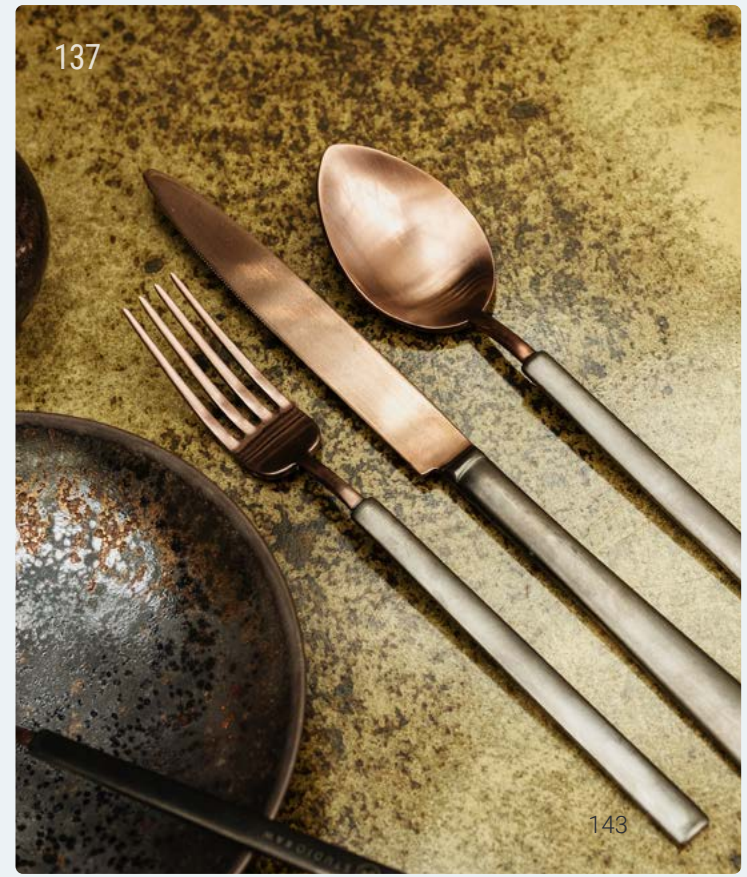

CUTLERY

CUTLERY

CUTLERY

142

137

143