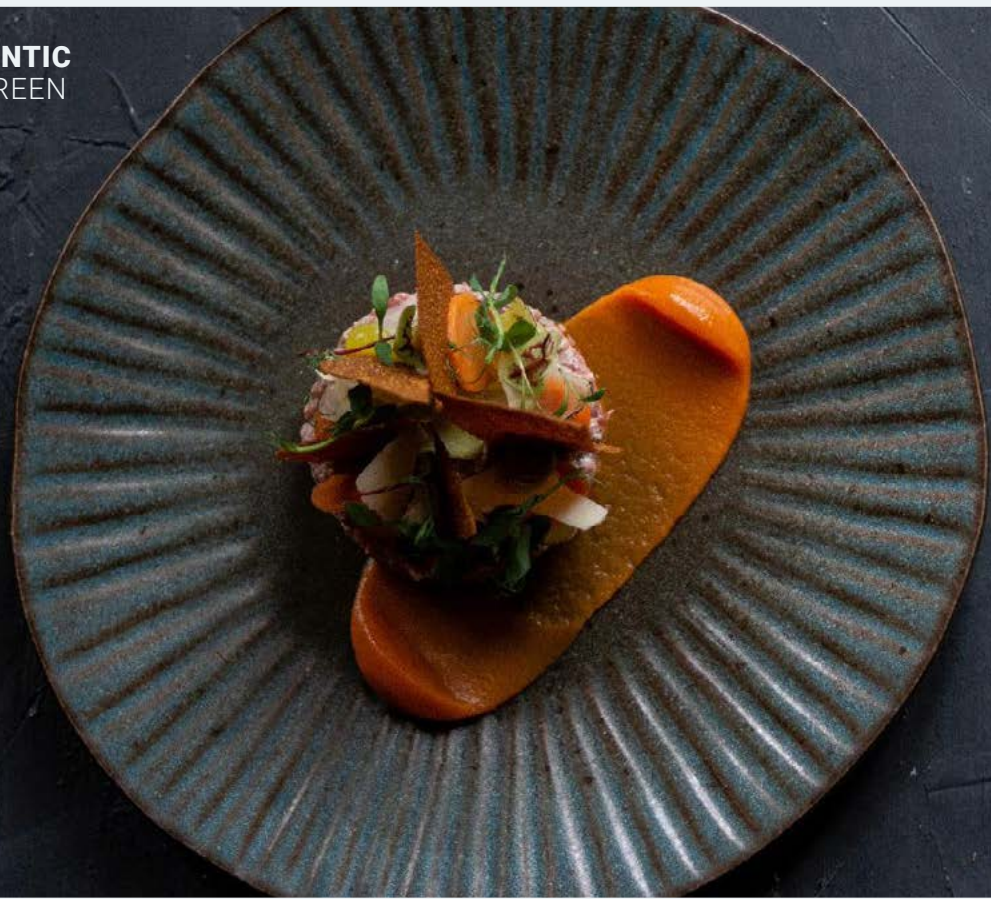

Q AUTHENTIC
STONEGREEN

COLOURED
TABLEWARE