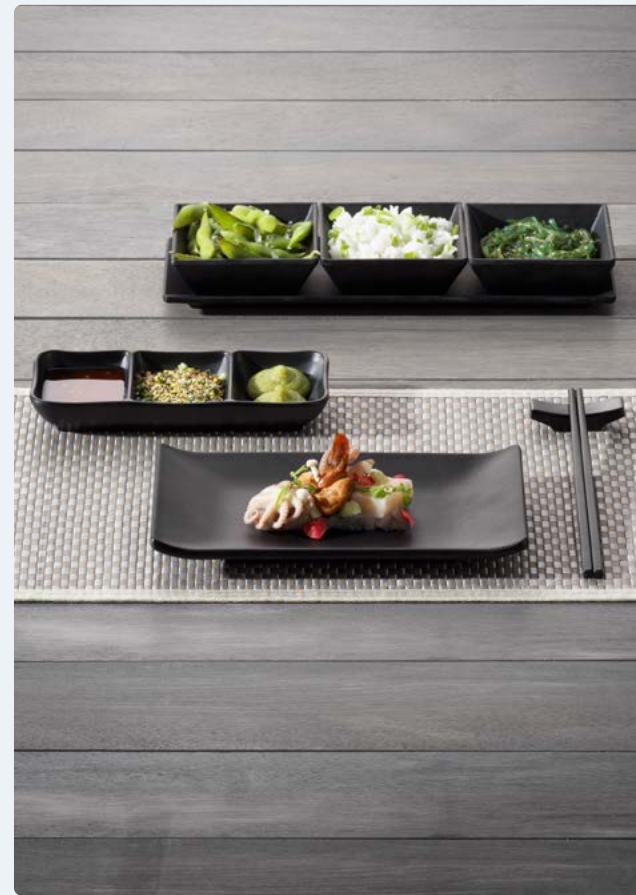

AMUSE PLATE
200808004 Ø 30 cm / 12 cm

DEEP PLATE
200808006 Ø 28,5 cm

MELAMINE TABLEWARE

MARBLE

STRONG, TRENDY AND LIGHTWEIGHT

PLATE
MST-M1006 Ø 27,3 cm

PLATE
MST-M1005 Ø 21 cm

RECTANGULAR PLATE
MST-M1010 36,9 x 18 cm