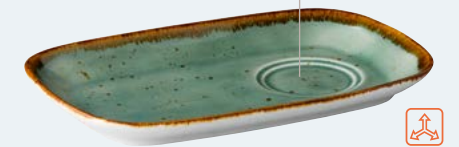

MULTIFUNCT. RECT. PLATE
QU112030 25 x 15 cm