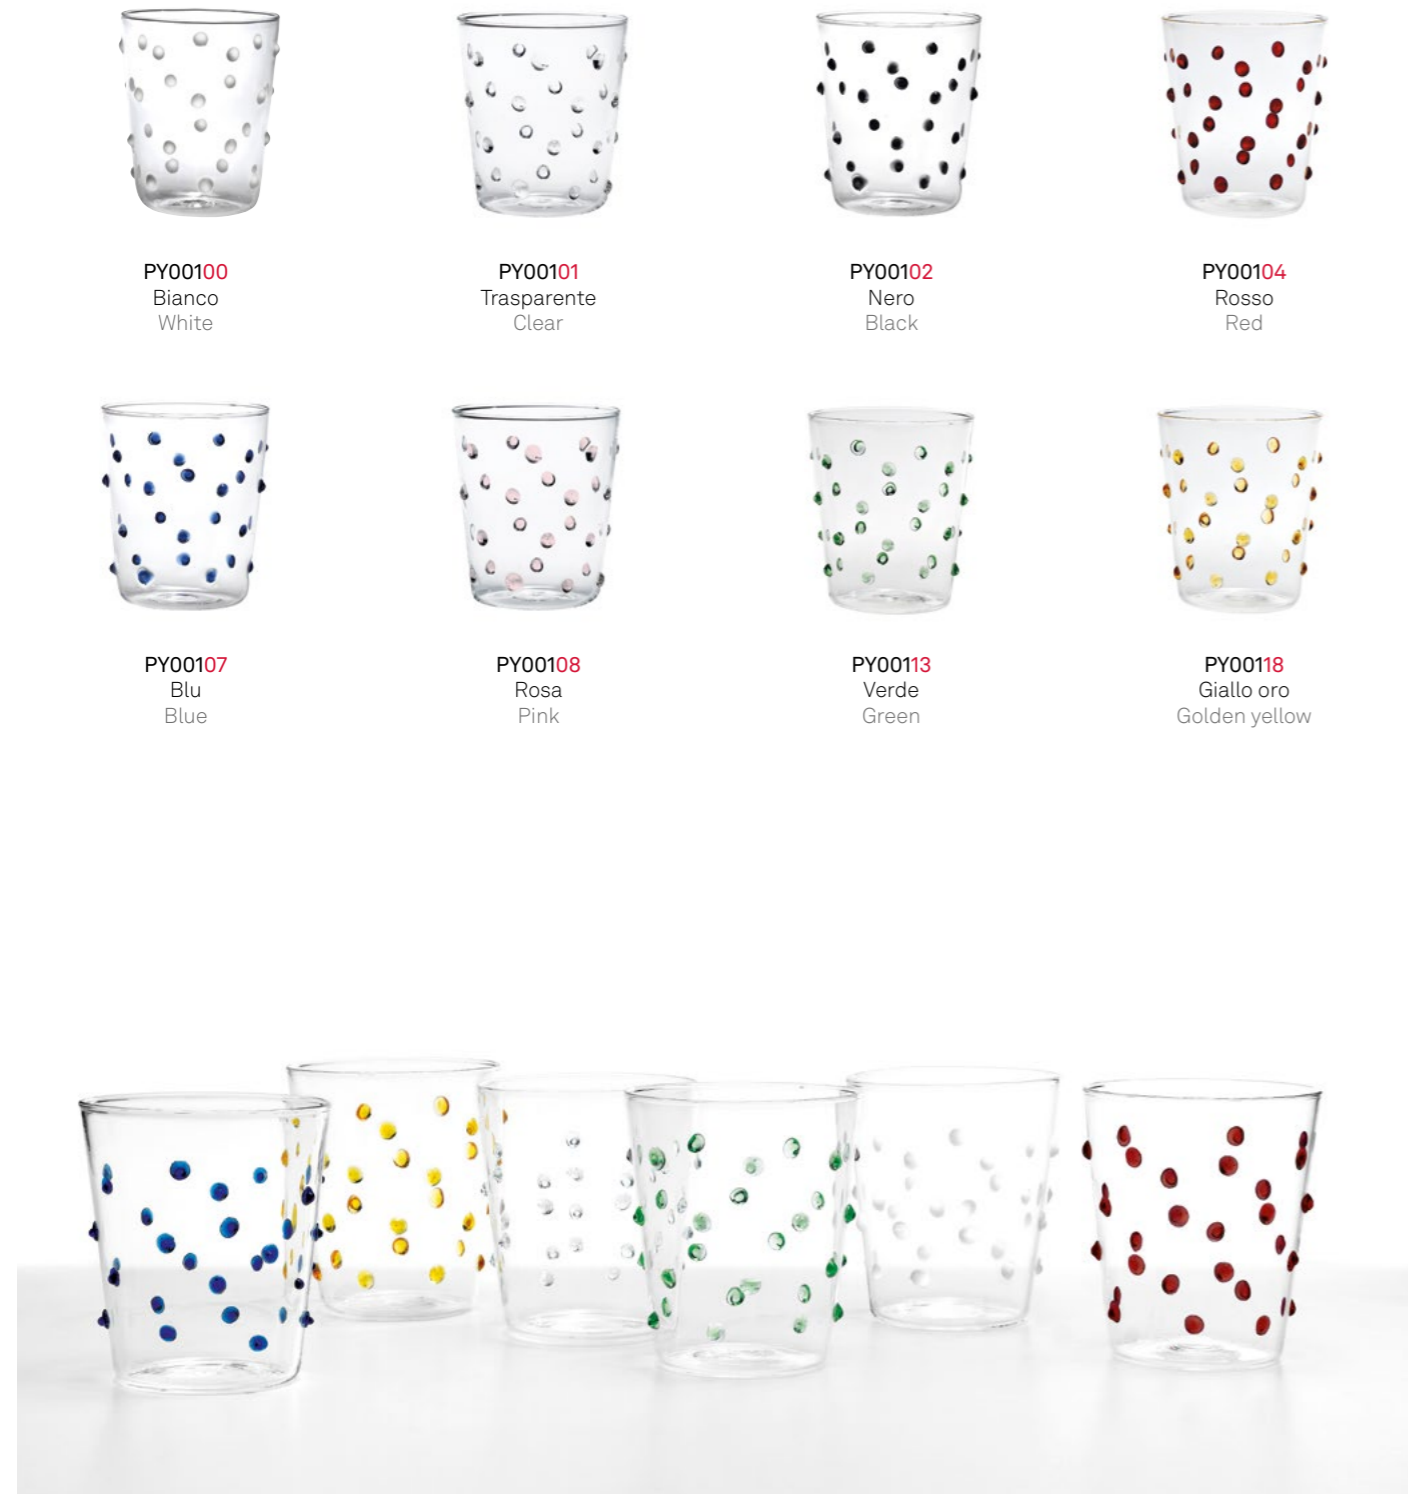

Party

Tumbler

cl 45 | h 103 | ø 90 | Box 6

PY00199 conf. 6 colori assortiti
6 assorted colors box 00-01-04-07-13-18

Design Federico de Majo 2015
vetro borosilicato / borosilicate glass

Uniche

Design Federico de Majo 2015
vetro borosilicato / borosilicate glass

Caraffa / Carafe

cl 140 | h 220 | ø 110 | Box 1

Bottiglia / Bottle

cl 85 | h 245 | ø 95 | Box 1